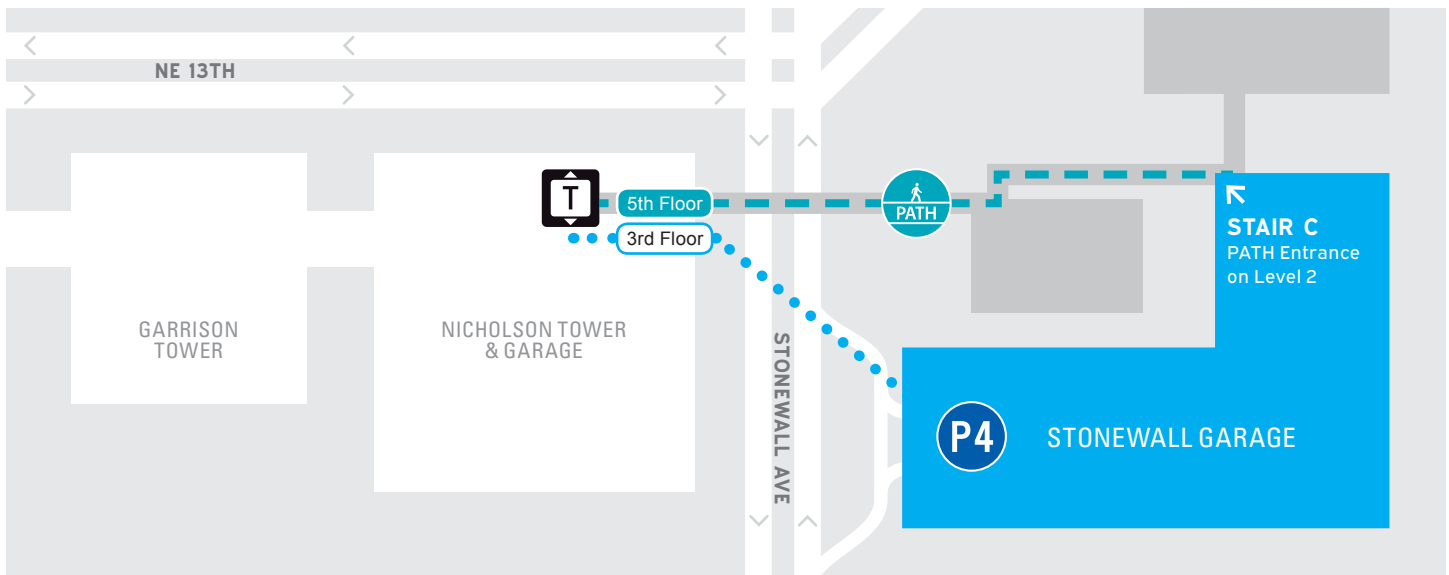

DRIVING DIRECTIONS

1. FROM THE SOUTH

Follow I-235 N to N Lincoln Blvd (Exit 1D)
Continue on N Lincoln Blvd
Turn right onto NE 10th St

FROM THE NORTH

Follow I-235 S to NE 10th St (Exit 1G)
Turn left onto NE 10th St

2. Turn left onto Stonewall Ave

3. **PARK IN P4** (On Level 1 Near Stair C)

WALKING DIRECTIONS

A. TAKE STAIRWELL C TO LEVEL 2

Follow the  to Nicholson Tower

B. OR WALK ACROSS STONEWALL AVE TO NICHOLSON GARAGE

Enter the tower and take Elevator  to Floor 5

OUHSC STUDENT PARKING

RESIDENT PARKING

PATH

- OU Medical Center
- OUMC Clinics
- OU College of Medicine
- Children's Atrium
- OU Children's Physicians
- The Children's Hospital
- Williams Pavilion
- OU Physicians
- Garrison
- Nicholson
- O'Donoghue
- VA Hospital

- OUHSC Academic Buildings
- OUHSC Tunnels
- Clinics
- Patient/Visitor Parking
- Landmark Elevators
- Hospitals
- Emergency Departments
- OUHSC Shuttle
- OUMC Express Shuttle