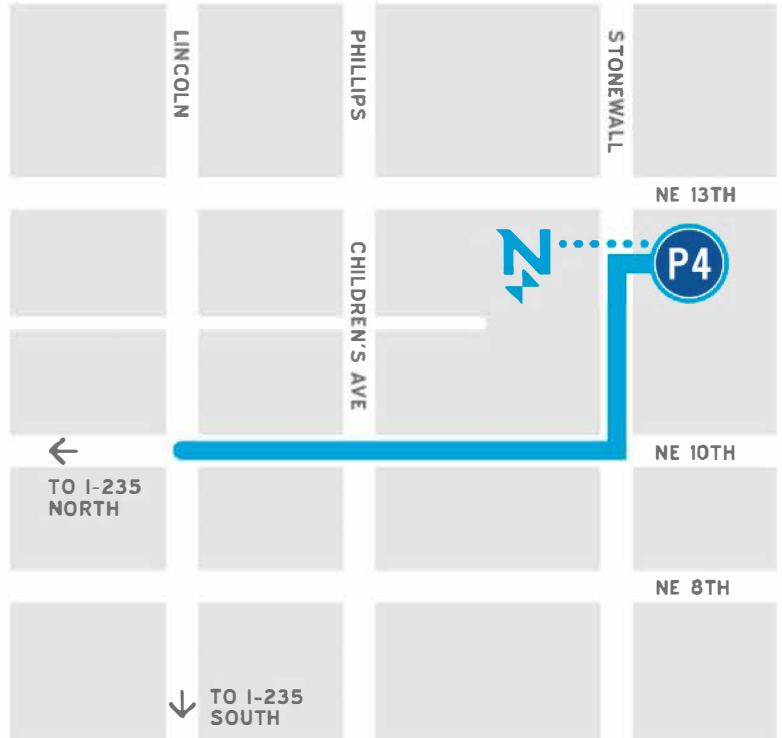

DRIVING DIRECTIONS

1. FROM THE SOUTH

Follow I-235 N to N Lincoln Blvd (Exit 1D)
Continue on N Lincoln Blvd
Turn right onto NE 10th St

FROM THE NORTH

Follow I-235 S to NE 10th St (Exit 1G)
Turn left onto NE 10th St

2. Turn left onto Stonewall Ave

3. **PARK IN P4**

Park in designated visitor parking

WALKING DIRECTIONS

A. TAKE STAIRWELL C TO LEVEL 2

Follow the  to Nicholson Tower

B. OR WALK ACROSS STONEWALL AVE TO NICHOLSON MAIN ENTRANCE (CONTROLLED ACCESS IN GARAGE)

Enter the tower and take Elevator  to Floor 5